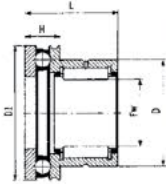

Rodamiento de aguja

RODAMIENTO COM AXIAL/RAD

NAX

Código	Descripción	Peso (g)	Dimensiones					Equivalencias						Precio
			FW	D	D1	L	H	INA		SKF		FAG		
			mm	mm	mm	mm	mm	WITHOUT COVER NKX	WITH COVER NKX..Z	WITHOUT COVER NKX	WITH COVER NKX..Z	WITHOUT COVER NAXK	WITH COVER NAXK..Z	
13NKX15---IK	NAX-1523 NKX-15 "IKO"	47.5	12	21	26	23	9	NKX12	NKX12Z	NKX12TN	NKX12ZTN	NAXK12	NAXK12Z	\$940.76
13NKX15Z---IK	NAX-1523-Z NKX-15-Z "IKO"	45.5	12	21	26	23	9	NKX12	NKX12Z	NKX12TN	NKX12ZTN	NAXK12	NAXK12Z	\$844.48
13NKX17Z---IK	NAX-1725-Z NKX-17-Z "IKO"	56	17	26	30	25	9	NKX17	NKX17Z	NKX17	NKX17Z	NAXK17	NAXK17Z	\$40.60
13NKX20Z---IK	NAX-2030-Z NKX-20-Z "IKO"	89	20	30	35	30	10	NKX20	NKX20Z	NKX20	NKX20Z	NAXK20	NAXK20Z	\$1,171.60
13NKX25---IK	NAX-2530 NKX-25 "IKO"	131	25	37	42	30	11	NKX25	NKX25Z	NKX25	NKX25Z	NAXK25	NAXK25Z	\$676.28
13NKX25Z---IK	NAX-2530-Z NKX-25-Z "IKO"	135	25	37	42	30	11	NKX25	NKX25Z	NKX25	NKX25Z	NAXK25	NAXK25Z	\$1,295.72
13NKX30---IK	NAX-3030 NKX-30 "IKO"	145	30	42	47	30	11	NKX30	NKX30Z	NKX30	NKX30Z	NAXK30	NAXK30Z	\$1,619.36
13NKX30Z---IK	NAX-3030-Z NKX-30-Z "IKO"	151	30	42	47	30	11	NKX30	NKX30Z	NKX30	NKX30Z	NAXK30	NAXK30Z	\$1,849.04
13NKX35---IK	NAX-3530 NKX-35 "IKO"	169	35	47	52	30	12	NKX35	NKX35Z	NKX35	NKX35Z	NAXK35	NAXK35Z	\$1,434.92

Venta por pieza

RODAMIENTO COM AXIAL/RAD

NBX

Código	Descripción	Peso (g)	Dimensiones					Equivalencias						Precio
			FW	D	D1	L	H	INA		SKF		FAG		
			mm	mm	mm	mm	mm	WITHOUT COVER NKX	WITH COVER NKX..Z	WITHOUT COVER NKX	WITH COVER NKX..Z	WITHOUT COVER NAXK	WITH COVER NAXK..Z	
13NKXR30Z---IK	NBX-3030-Z NKXR-30-Z	160	30	42	47	30	11	NKXR30	NKXR30Z	NKXR30Z	NKXR30Z	NAXR30	NAXR30Z	\$386.28