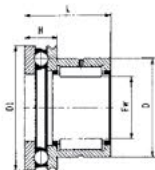

Rodamiento de aguja

RODAMIENTO COM AXIAL/RAD

NAX

Código	Descripción	Peso (g)	Dimensiones					Equivalencias						Precio
			FW	D	D1	L	H	INA		SKF		FAG		
			mm	mm	mm	mm	mm	WITHOUT COVER NKX	WITH COVER NKX..Z	WITHOUT COVER NKX	WITH COVER NKX..Z	WITHOUT COVER NAXK	WITH COVER NAXK..Z	
13NKX15---IK	NAX-1523 NKX-15 "IKO"	47.5	12	21	26	23	9	NKX12	NKX12Z	NKX12TN	NKX12ZTN	NAXK12	NAXK12Z	\$940.76
13NKX15Z---IK	NAX-1523-Z NKX-15-Z "IKO"	45.5	12	21	26	23	9	NKX12	NKX12Z	NKX12TN	NKX12ZTN	NAXK12	NAXK12Z	\$844.48
13NKX17Z---IK	NAX-1725-Z NKX-17-Z "IKO"	56	17	26	30	25	9	NKX17	NKX17Z	NKX17	NKX17Z	NAXK17	NAXK17Z	\$40.60
13NKX20Z---IK	NAX-2030-Z NKX-20-Z "IKO"	89	20	30	35	30	10	NKX20	NKX20Z	NKX20	NKX20Z	NAXK20	NAXK20Z	\$1,171.60
13NKX25---IK	NAX-2530 NKX-25 "IKO"	131	25	37	42	30	11	NKX25	NKX25Z	NKX25	NKX25Z	NAXK25	NAXK25Z	\$676.28
13NKX25Z---IK	NAX-2530-Z NKX-25-Z "IKO"	135	25	37	42	30	11	NKX25	NKX25Z	NKX25	NKX25Z	NAXK25	NAXK25Z	\$1,295.72
13NKX30---IK	NAX-3030 NKX-30 "IKO"	145	30	42	47	30	11	NKX30	NKX30Z	NKX30	NKX30Z	NAXK30	NAXK30Z	\$1,619.36
13NKX30Z---IK	NAX-3030-Z NKX-30-Z "IKO"	151	30	42	47	30	11	NKX30	NKX30Z	NKX30	NKX30Z	NAXK30	NAXK30Z	\$1,849.04
13NKX35---IK	NAX-3530 NKX-35 "IKO"	169	35	47	52	30	12	NKX35	NKX35Z	NKX35	NKX35Z	NAXK35	NAXK35Z	\$1,434.92

Venta por pieza

RODAMIENTO COM AXIAL/RAD

NBX

Código	Descripción	Peso (g)	Dimensiones					Equivalencias						Precio
			FW	D	D1	L	H	INA		SKF		FAG		
			mm	mm	mm	mm	mm	WITHOUT COVER NKX	WITH COVER NKX..Z	WITHOUT COVER NKX	WITH COVER NKX..Z	WITHOUT COVER NAXK	WITH COVER NAXK..Z	
13NKXR30Z---IK	NBX-3030-Z NKXR-30-Z	160	30	42	47	30	11	NKXR30	NKXR30Z	NKXR30Z	NKXR30Z	NAXR30	NAXR30Z	\$386.28